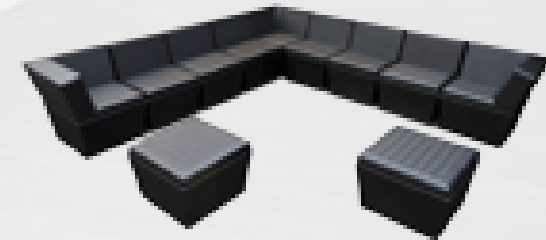

SUMMER LOUNGE SYSTEM

The Summer Lounge system consists of two basic modules available in black or white.

Different functions can be chosen from a selection of different inserts such as white acrylic top, mirror plate, ice cooler and more.

7

- 1 Summer standing table white with plant holder plate
- 2 Summer standing table with black and white acrylic top
- 3 Summer coffee table white with white acrylic top
- 4 Summer coffee table black with white acrylic top
- 5 Summer coffee table white with white champagne plate
- 6 Summer coffee table black with white champagne plate
- 7 Summer coffee table white with plant holder plate
- 8 Summer coffee table black with plant holder plate
- 7 Summer seat white
- 8 Summer seat black
- 9 Summer seat with back white
- 10 Summer seat with back black
- 11 Summer corner seat white
- 12 Summer corner seat black
- 13 Summer 2 seater white
- 14 Summer 3 seater white
- 15 Summer 4 seater white

There are endless layouts and variations.
All configurations are available in both
white and black, or a combination.

CHESTERFIELDS

TRENDSH/P

Chairs & TABLES

CHAIRS & TABLES

- 1 Glossy Webbing chair white
- 2 Glossy white chair
- 3 Glossy white square table
- 4 Glossy black square table
- 5 Glossy Webbing barstool white
- 6 Barstool white leather
- 7 Barstool black leather