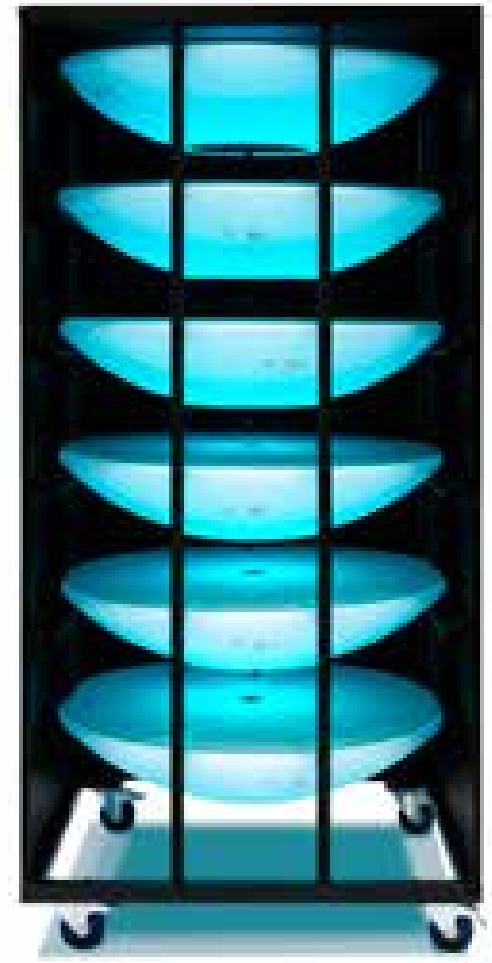

- 1 Ledtable - low
- 2 Ledtable - middle
- 3 Ledtable - tall
- 4 Ledtables - transport trolley

1

2

3

4

LED FURNITURE

To complete the range Farrows carries different style LED cubes and spheres in its rental stock.

Of course, these components are also supplied with wireless battery powered DMX RGB LED.

- 1 Summer coffee table
- 2 Summer bar table
- 3 LED cubes

1

2

3

LED SPHERES

Farrows has a large selection of different size DMX LED spheres in stock: 30 cm, 50 cm and 100 cm.