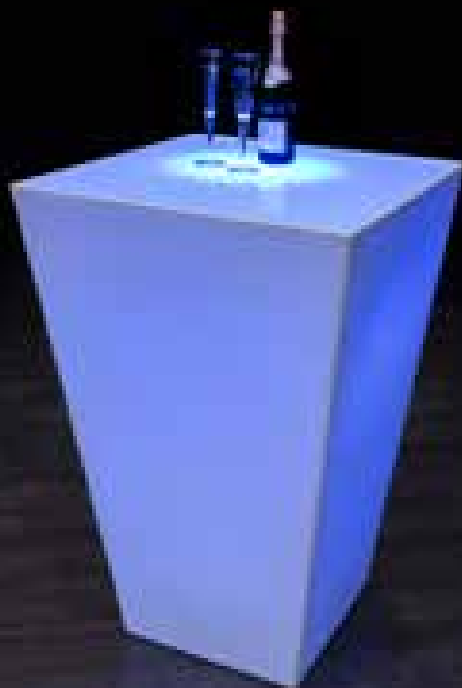

Of course, these components are also supplied with wireless battery powered DMX RGB LED.

- 1 Summer coffee table
- 2 Summer bar table
- 3 LED cubes

1

2

3

LED SPHERES

Farrows has a large selection of different size DMX LED spheres in stock: 30 cm, 50 cm and 100 cm.